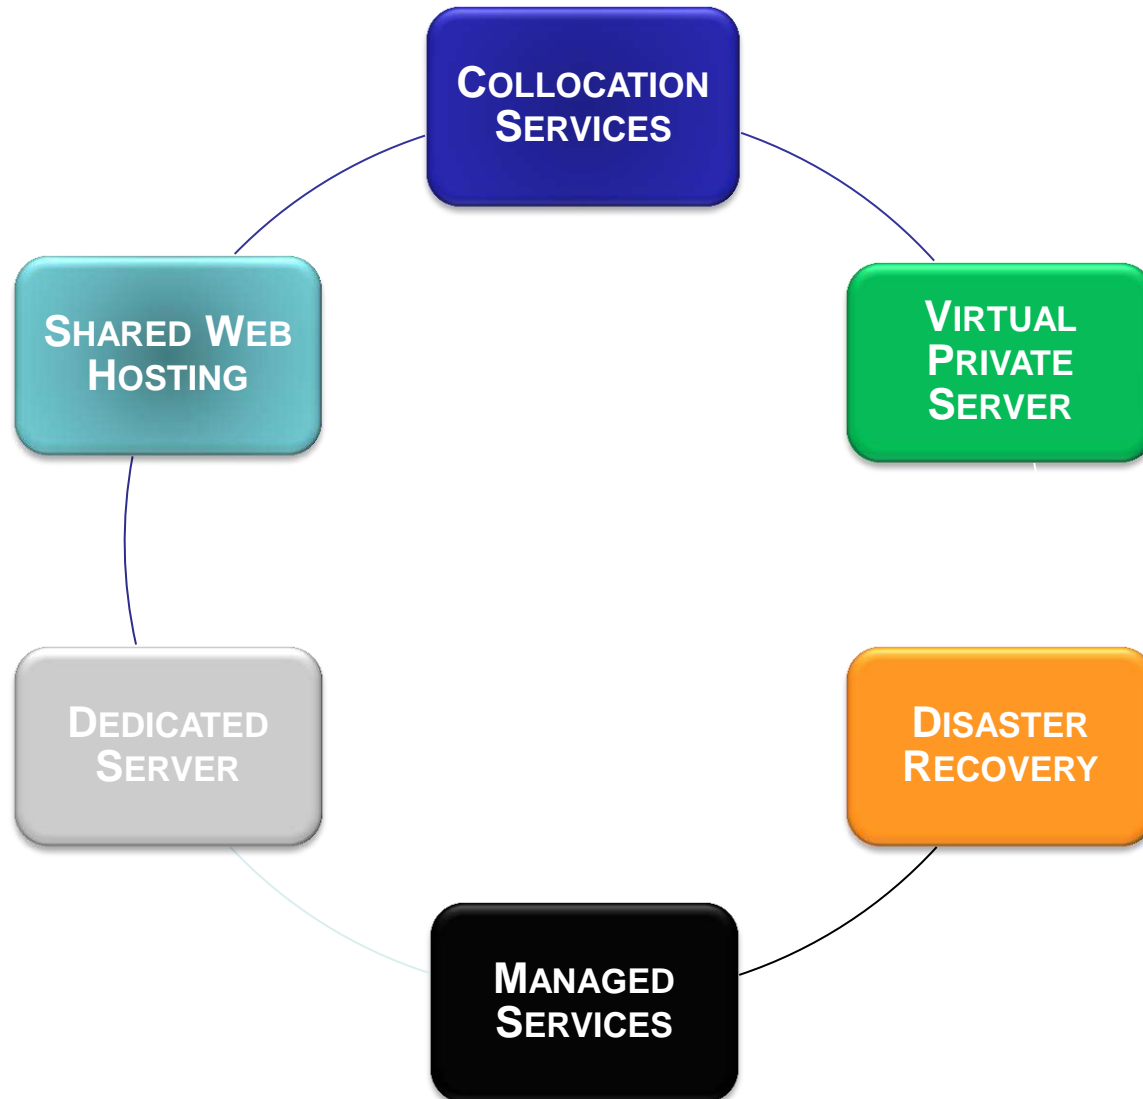

# Security And Fire Safety

## Key Service Offerings

## Colocation Services

- 
- A close-up, vertical view of a server rack. The rack is dark blue or black. On the left side, there are several server units. One unit has a small display screen showing "POWER SERVER" and some status indicators. Below the screen is a power button. The rack is filled with various components, including cables and connectors. The background is white.
- ✓ Collocation refers to the practice of housing your servers and devices in a professional datacenter in order to achieve:
    - Reliable Bandwidth & Greater Uptime
    - Advanced Infrastructure & Security
    - Lower Investment
  - ✓ We offer rack space with optimal operating conditions and high levels of security for customers' critical IT equipments along with redundant bandwidth and monitoring services
  - ✓ As the business expands, customers can simply rent additional space from us. Thus they can take advantage of saving initial investment on space, as well as recurring cost for managing the equipments.
  - ✓ Flexible service plans like 1U/ 2U/ 4U/ Half Rack/ Full Rack, are available as per the client requirement

## Virtual Private Server

Virtual Private Server (VPS) is a method of splitting a server through latest virtualization technology in such a way that, each VPS can run its own full-fledged OS, and can be independently rebooted.