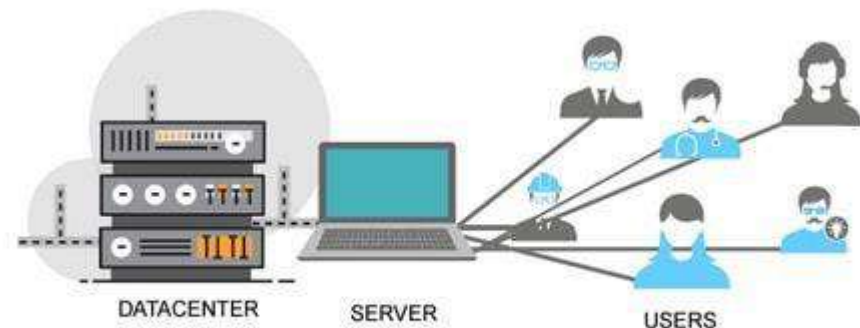

Shared Web Hosting

- ✓ Shared Hosting refers to the web hosting service where multiple websites reside on one web server connected to the Internet.
- ✓ It is the most economical option for entry level hosting, as many people share the overall server cost
- ✓ We offer the shared hosting space on our servers with:
  - Choice of OS Environment
  - Easy-to-use Control Panel
  - Unlimited FTP Access

SHARED WEB HOSTING